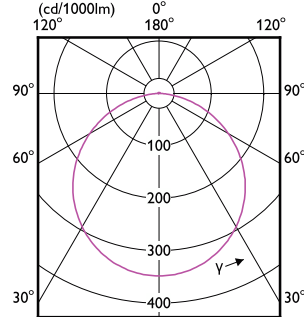

(cd/1000lm) 0°