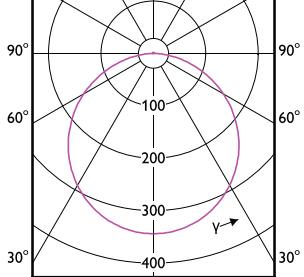

(cd/1000lm) 0°