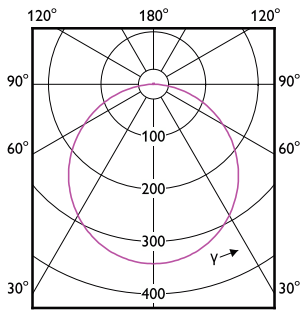

Essential SmartBright LED Downlight

(cd/1000lm) 0°