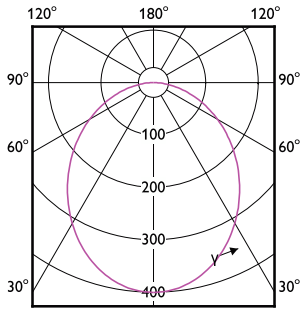

Essential SmartBright LED Downlight

(cd/1000lm) 0°