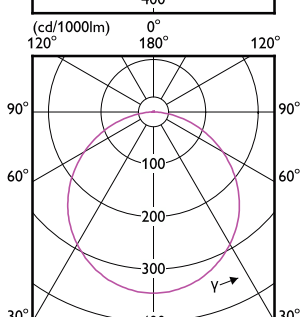

Essential SmartBright LED Downlight

(cd/1000lm) 0°