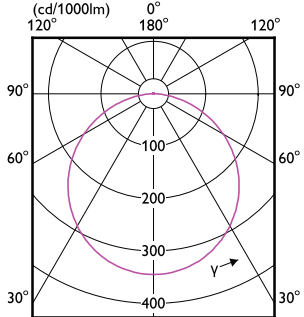

Essential SmartBright LED Downlight

(cd/1000lm) 0°