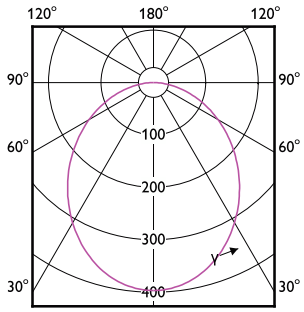

Essential SmartBright LED Downlight

(cd/1000lm) 0°