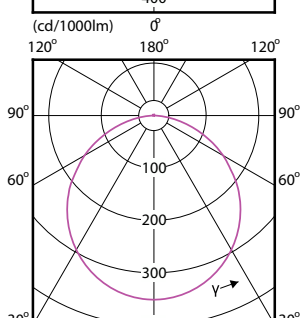

Essential SmartBright LED Downlight

(cd/1000lm) 0°