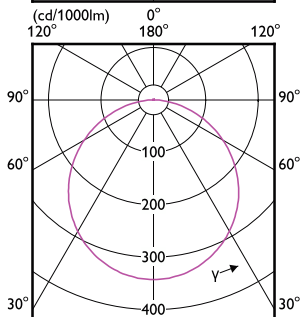

Essential SmartBright LED Downlight

(cd/1000lm) 0°