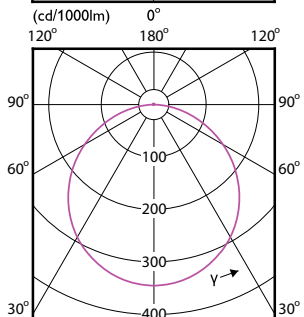

Essential SmartBright LED Downlight

(cd/1000lm) 0°