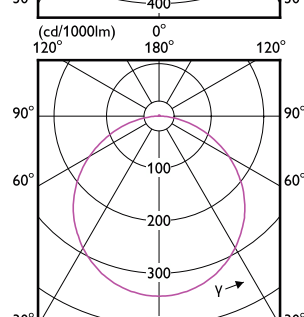

(cd/1000lm) 0°