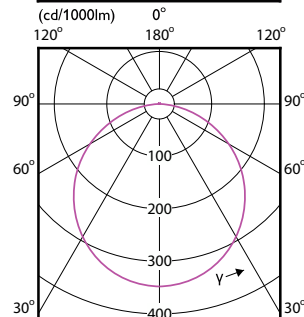

(cd/1000lm) 0°