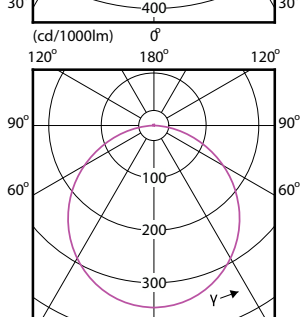

Essential SmartBright LED Downlight

(cd/1000lm) 0°