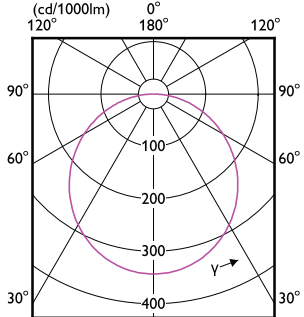

Essential SmartBright LED Downlight

(cd/1000lm) 0°