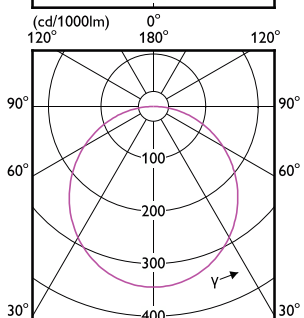

Essential SmartBright LED Downlight

(cd/1000lm) 0°