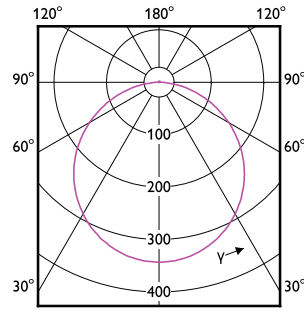

(cd/1000lm) 0°