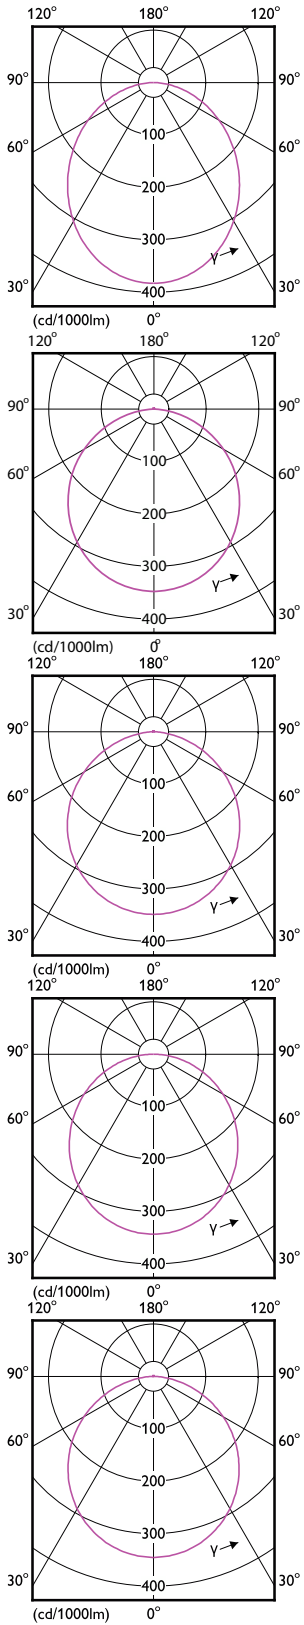

Essential SmartBright LED Downlight