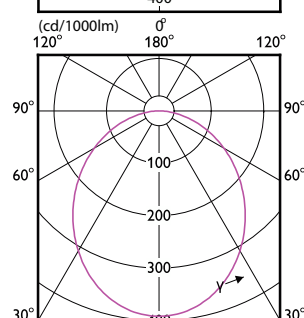

(cd/1000lm) 0°