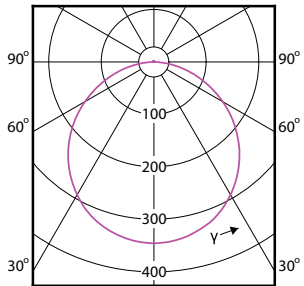

(cd/1000lm) 0°